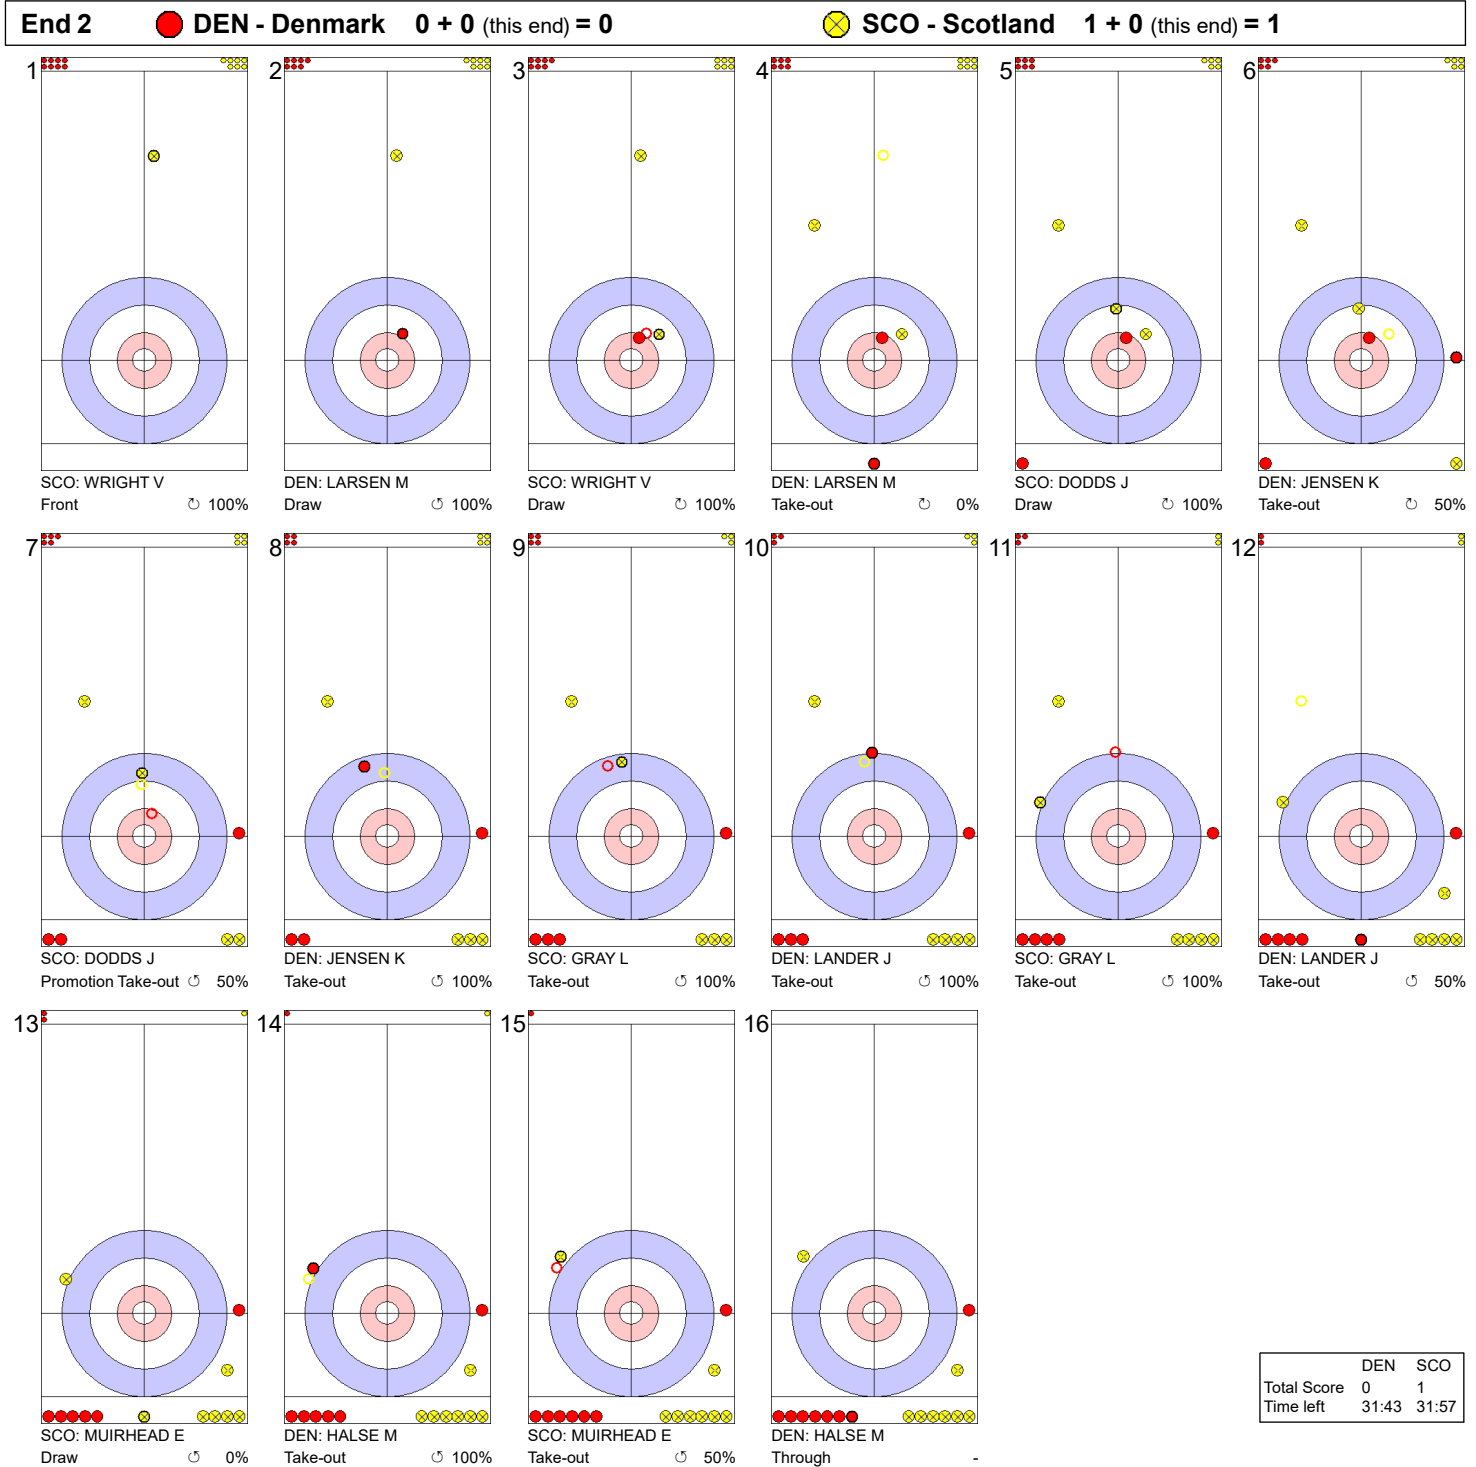

Game - Shot by Shot

Legend:
 Clockwise Counter-clockwise - Not considered

Game - Shot by Shot

Legend:
 ↻ Clockwise ↺ Counter-clockwise - Not considered

Game - Shot by Shot

Legend:
 Clockwise Counter-clockwise - Not considered

Game - Shot by Shot

End 4 ● DEN - Denmark 1 + 0 (this end) = 1 ● SCO - Scotland 1 + 1 (this end) = 2

Legend:
 ↻ Clockwise ↺ Counter-clockwise - Not considered

Game - Shot by Shot

Legend:
 ↻ Clockwise ↺ Counter-clockwise - Not considered

Game - Shot by Shot

Legend:
 Clockwise Counter-clockwise - Not considered

Game - Shot by Shot

Legend:
 Clockwise Counter-clockwise - Not considered

Game - Shot by Shot

Legend:
 Clockwise Counter-clockwise - Not considered

Game - Shot by Shot

Legend:
 ↻ Clockwise ↺ Counter-clockwise - Not considered

Game - Shot by Shot

Legend:
 Clockwise Counter-clockwise - Not considered

Game - Shot by Shot

Legend:
 Clockwise Counter-clockwise - Not considered