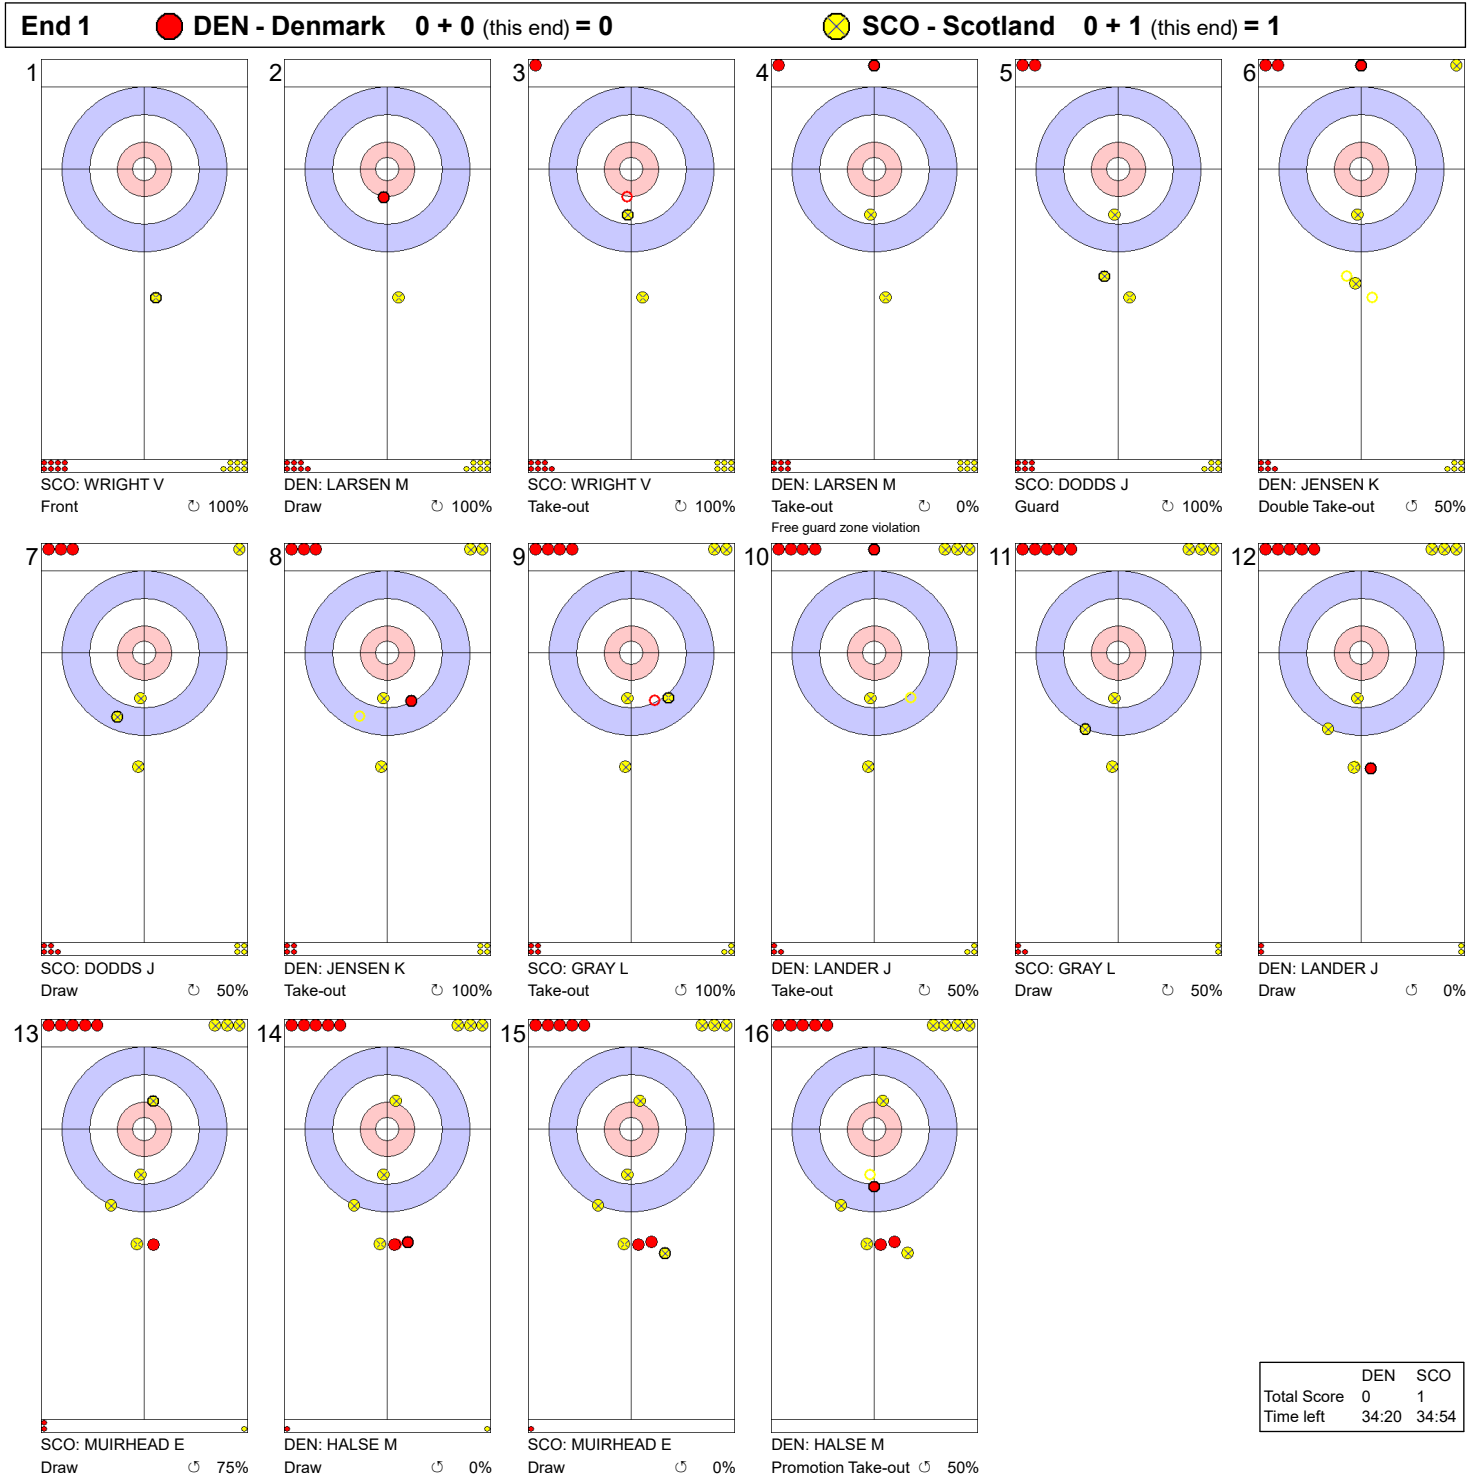

Game - Shot by Shot

Legend:
 Clockwise Counter-clockwise - Not considered

Game - Shot by Shot

Legend:
 ↻ Clockwise ↺ Counter-clockwise - Not considered

Game - Shot by Shot

Legend:
 Clockwise Counter-clockwise - Not considered

Game - Shot by Shot

End 4 ● DEN - Denmark 1 + 0 (this end) = 1 ● SCO - Scotland 1 + 1 (this end) = 2

Legend:
 ↻ Clockwise ↺ Counter-clockwise - Not considered

Game - Shot by Shot

Legend:
 ↻ Clockwise ↺ Counter-clockwise - Not considered

Game - Shot by Shot

Legend:
 Clockwise Counter-clockwise - Not considered

Game - Shot by Shot

Legend:
 Clockwise Counter-clockwise - Not considered

Game - Shot by Shot

Legend:
 Clockwise Counter-clockwise - Not considered

Game - Shot by Shot

Legend:
 ↻ Clockwise ↺ Counter-clockwise - Not considered

Game - Shot by Shot

Legend:
 Clockwise Counter-clockwise - Not considered

Game - Shot by Shot

Legend:
 Clockwise Counter-clockwise - Not considered