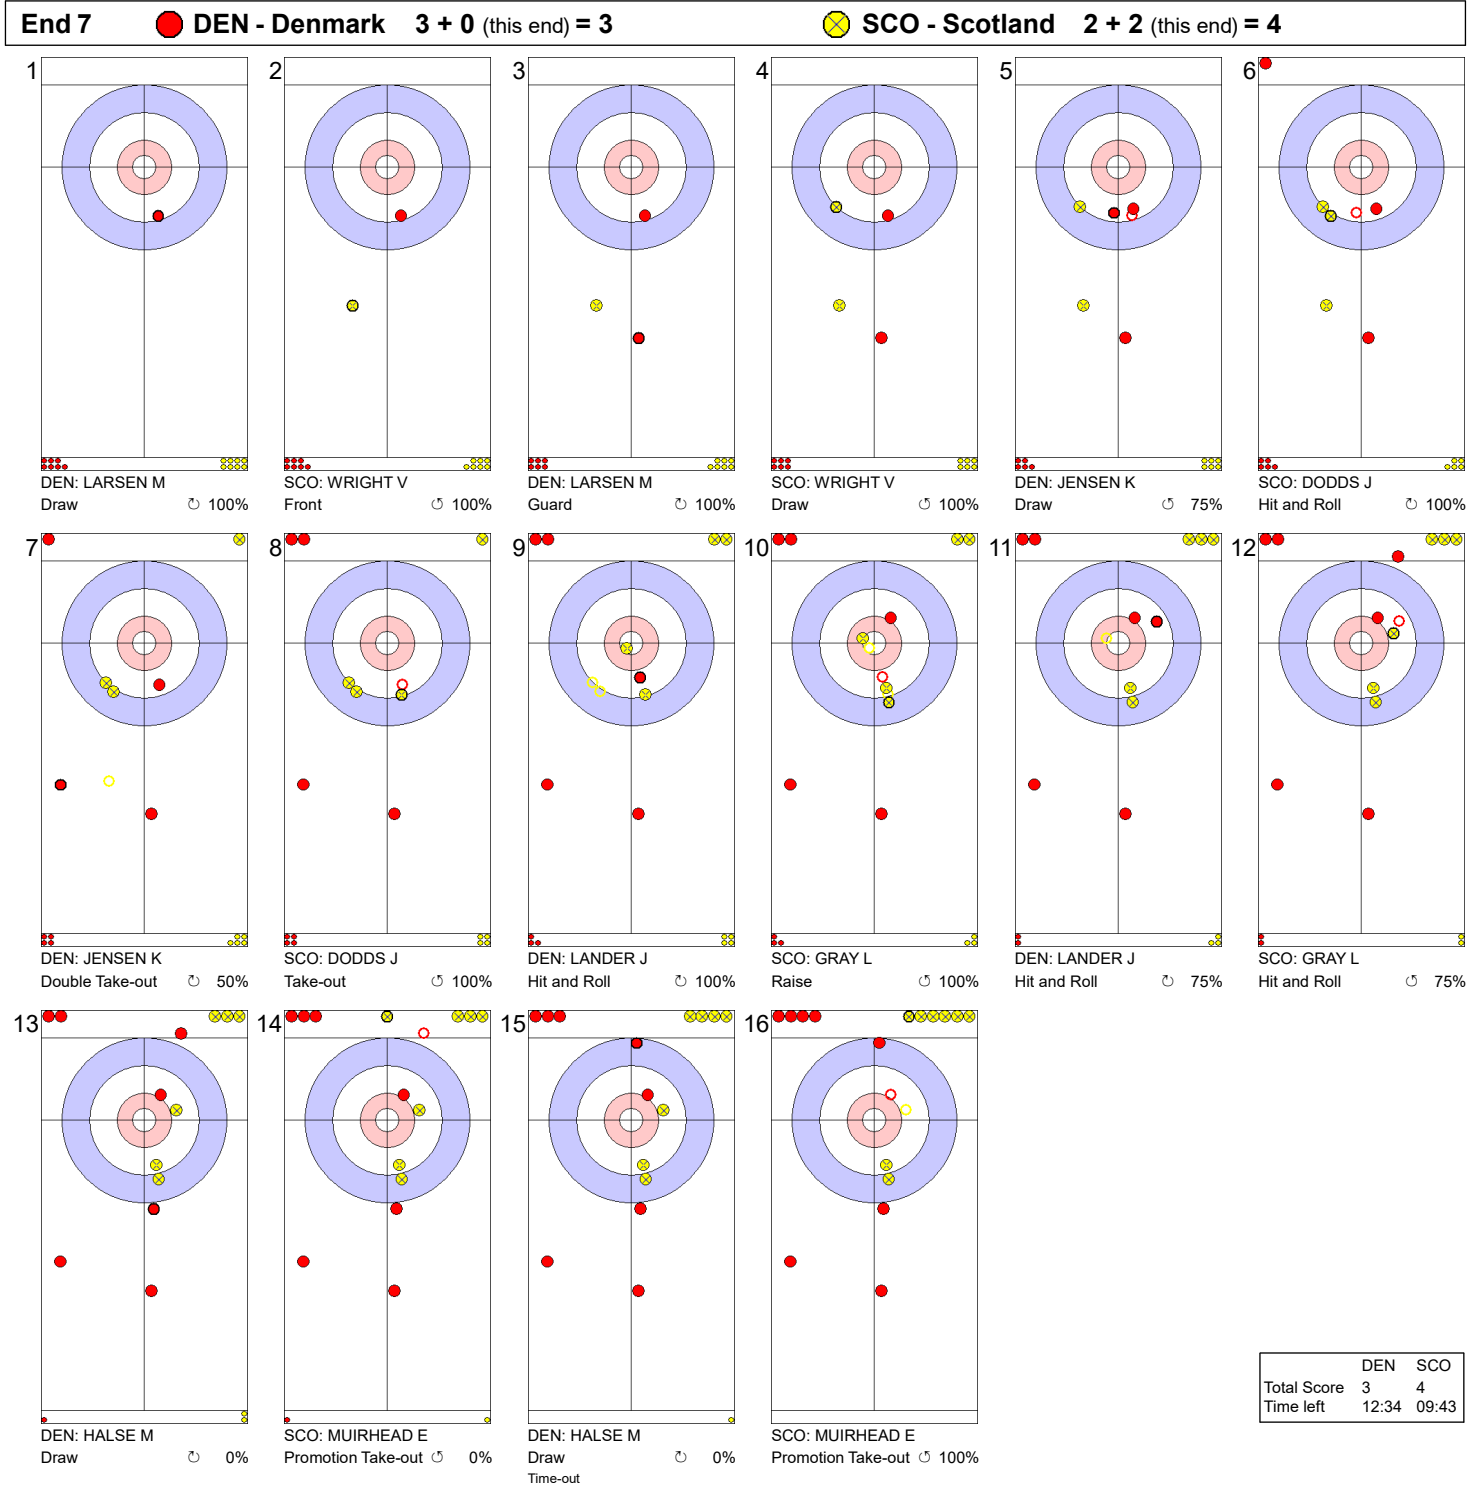

Game - Shot by Shot

Legend:
 Clockwise Counter-clockwise - Not considered

Game - Shot by Shot

Legend:
 ↻ Clockwise ↺ Counter-clockwise - Not considered

Game - Shot by Shot

Legend:
 Clockwise Counter-clockwise - Not considered

Game - Shot by Shot

End 4 ● DEN - Denmark 1 + 0 (this end) = 1 ● SCO - Scotland 1 + 1 (this end) = 2

Legend:
 ↻ Clockwise ↺ Counter-clockwise - Not considered

Game - Shot by Shot

Legend:
 ↻ Clockwise ↺ Counter-clockwise - Not considered

Game - Shot by Shot

Legend:
 Clockwise Counter-clockwise - Not considered

Game - Shot by Shot

Legend:
 Clockwise Counter-clockwise - Not considered

Game - Shot by Shot

Legend:
 Clockwise Counter-clockwise - Not considered

Game - Shot by Shot

Legend:
 ↻ Clockwise ↺ Counter-clockwise - Not considered

Game - Shot by Shot

Legend:
 Clockwise Counter-clockwise - Not considered

Game - Shot by Shot

Legend:
 Clockwise Counter-clockwise - Not considered