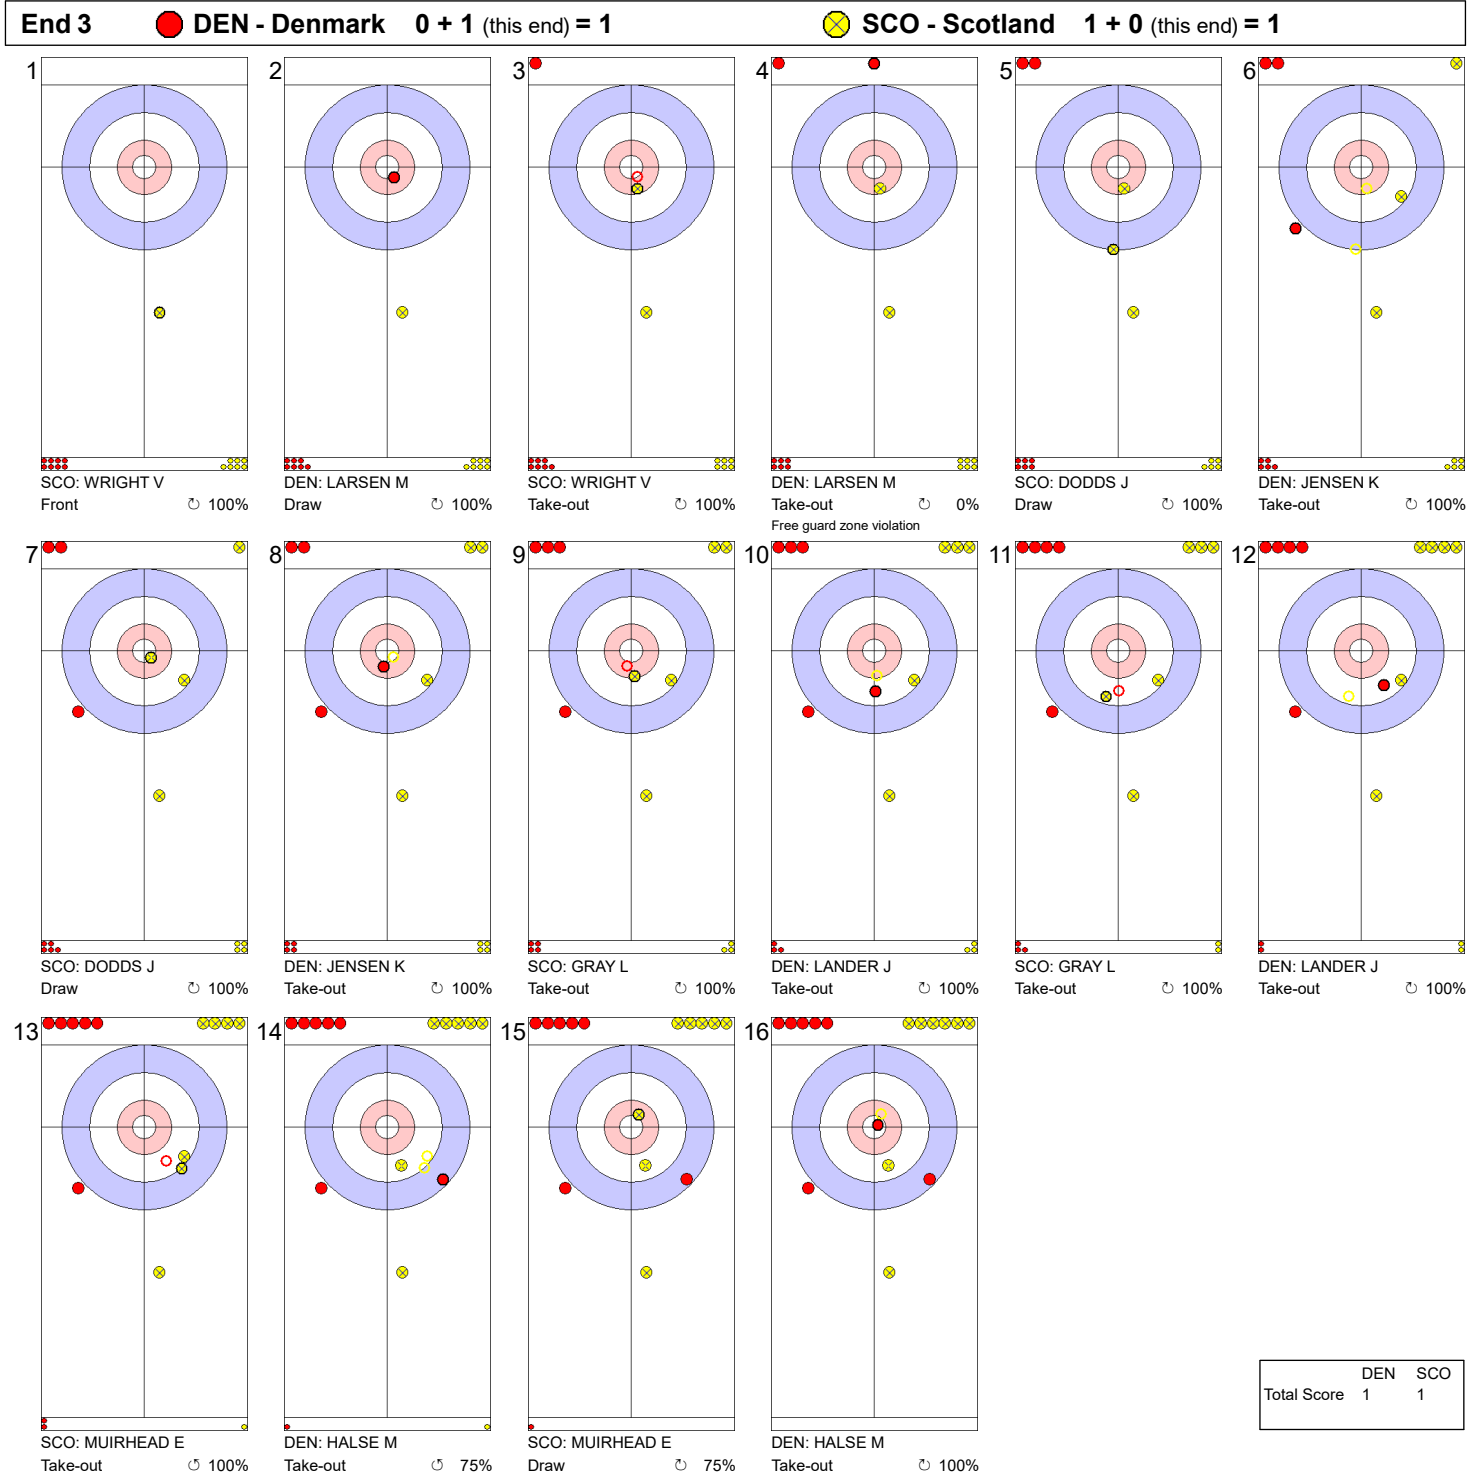

Game - Shot by Shot

Legend:
 Clockwise Counter-clockwise - Not considered

Game - Shot by Shot

Legend:
 ↻ Clockwise ↺ Counter-clockwise - Not considered

Game - Shot by Shot

Legend:
 Clockwise Counter-clockwise - Not considered

Game - Shot by Shot

End 4 ● DEN - Denmark 1 + 0 (this end) = 1 ● SCO - Scotland 1 + 1 (this end) = 2

Legend:
 ↻ Clockwise ↺ Counter-clockwise - Not considered

Game - Shot by Shot

Legend:
 ↻ Clockwise ↺ Counter-clockwise - Not considered

Game - Shot by Shot

Legend:
 Clockwise Counter-clockwise - Not considered

Game - Shot by Shot

Legend:
 Clockwise Counter-clockwise - Not considered

Game - Shot by Shot

Legend:
 Clockwise Counter-clockwise - Not considered

Game - Shot by Shot

Legend:
 ↻ Clockwise ↺ Counter-clockwise - Not considered

Game - Shot by Shot

Legend:
 Clockwise Counter-clockwise - Not considered

Game - Shot by Shot

Legend:
 Clockwise Counter-clockwise - Not considered