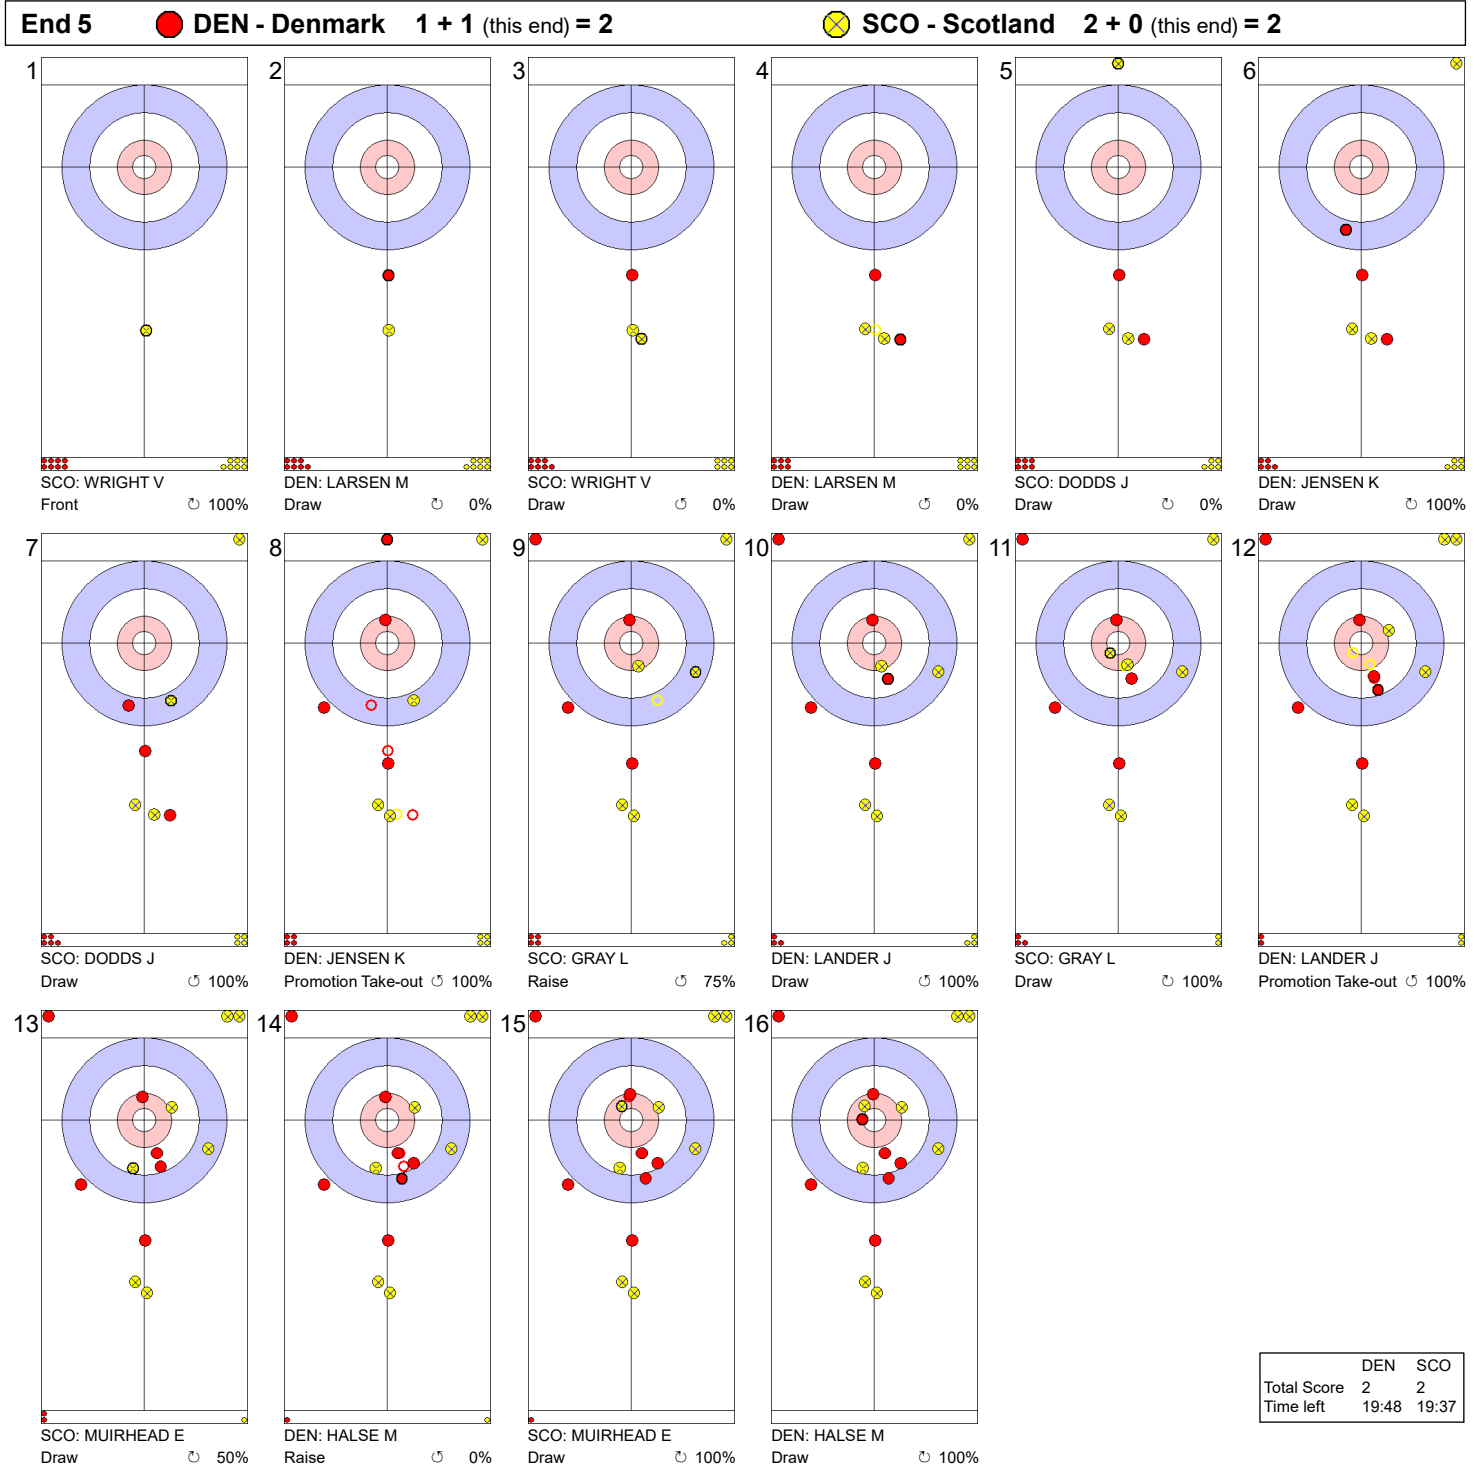

Game - Shot by Shot

Legend:
 Clockwise Counter-clockwise - Not considered

Game - Shot by Shot

Legend:
 ↻ Clockwise ↺ Counter-clockwise - Not considered

Game - Shot by Shot

Legend:
 Clockwise Counter-clockwise - Not considered

Game - Shot by Shot

End 4 ● DEN - Denmark 1 + 0 (this end) = 1 ● SCO - Scotland 1 + 1 (this end) = 2

Legend:
 ↻ Clockwise ↺ Counter-clockwise - Not considered

Game - Shot by Shot

Legend:
 ↻ Clockwise ↺ Counter-clockwise - Not considered

Game - Shot by Shot

Legend:
 Clockwise Counter-clockwise - Not considered

Game - Shot by Shot

Legend:
 Clockwise Counter-clockwise - Not considered

Game - Shot by Shot

Legend:
 Clockwise Counter-clockwise - Not considered

Game - Shot by Shot

Legend:
 ↻ Clockwise ↺ Counter-clockwise - Not considered

Game - Shot by Shot

Legend:
 Clockwise Counter-clockwise - Not considered

Game - Shot by Shot

Legend:
 Clockwise Counter-clockwise - Not considered